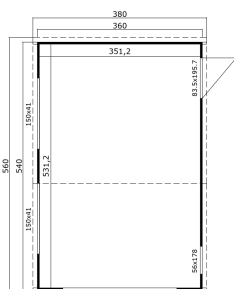

-  44 mm
-  3
-  0
-  **GUARANTEE**
2 YEARS

PACKAGING: 2 PALLET(S)

-  560 x 118 x 73 cm
1254 kg
-  258 x 223 x 18 cm
269 kg

EAN 4743329255138

DIMENSIONS

Floor area	18.66 m ²
Roof dimensions	3.80 x 5.60 m
Cubic volume	≈ 45.73 m ³
Wall height	≈ 2.39 m
Ridge height	≈ 2.51 m
Front overhang	≈ 10 cm

WINDOWS & DOORS

1 x Single door (TP+*)	83.5 x 190.0 cm
1 x Up-and-over garage door	240.0 x 205.2 cm
1 x Single window open inward (DGP+*)	56.0 x 178.0 cm
2 x Single window fixed (DGP+*)	150.0 x 41.0 cm

*DGP+: Double Glazed Premium Plus

*TP+: Solid Wood Premium Plus

ROOF & FLOOR

Roof boards	18.5x90 mm
Roof surface	21.28 m ²
Roof angle	≈ 1 °

* Optional roof covering available